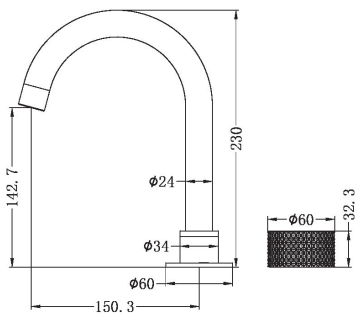

KITCHEN FAUCET

OPAL PROGRESSIVE BASIN SET BN

Cod. **DA-NR252001BG**
Basin Tap Set, Brushed Gold

Cod. **DA-NR252001BN**
Basin Tap Set, Brushed Nickel

Cod. **DA-NR252001BZ**
Basin Tap Set, Brushed Bronze

Cod. **DA-NR252001GR**
Basin Tap Set, Graphite

· TECHNICAL DRAWING ·

· SPECIFICATIONS ·

Material: Brass
WELS Rating: 4.5L/min, 6 star