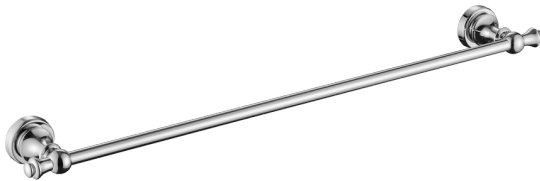

Medoc Single Towel Rail Chrome

Cod. **DG20-MED36BK**
Medoc Single Towel Rail Matte
Black

Cod. **DG20-MED36BN**
Medoc Single Towel Rail Brushed Nickel

Cod. **DG20-MED36BM**
Medoc Single Towel Rail Brushed Bronze