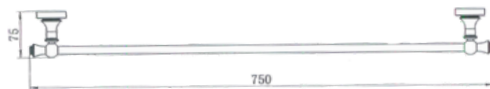

Medoc Single Towel Rail Chrome

Cod. **DG20-MED36BK**
Medoc Single Towel Rail Matte
Black

Cod. **DG20-MED36BN**
Medoc Single Towel Rail Brushed Nickel

Cod. **DG20-MED36BM**
Medoc Single Towel Rail Brushed Bronze