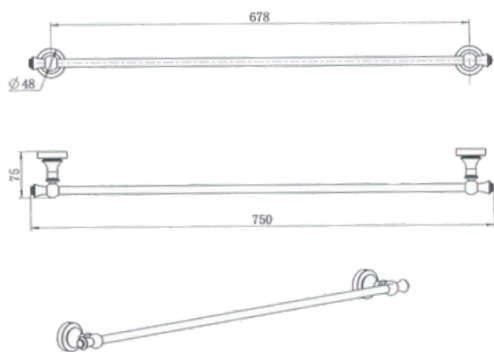

## Medoc Single Towel Rail Brushed Nickel

Cod. **DG20-MED36**  
Medoc Single Towel Rail Chrome

Cod. **DG20-MED36BK**  
Medoc Single Towel Rail Matte Black

Cod. **DG20-MED36BM**  
Medoc Single Towel Rail Brushed Bronze