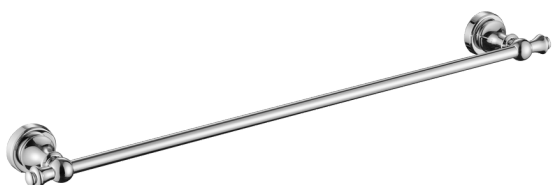

## Medoc Single Towel Rail Brushed Nickel

Cod. **DG20-MED36**  
Medoc Single Towel Rail Chrome

Cod. **DG20-MED36BK**  
Medoc Single Towel Rail Matte Black

Cod. **DG20-MED36BM**  
Medoc Single Towel Rail Brushed Bronze