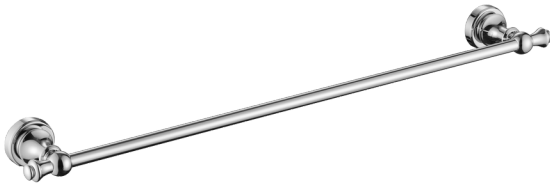

## Medoc Single Towel Rail Brushed Nickel

Cod. **DG20-MED24**  
Medoc Single Towel Rail Chrome

Cod. **DG20-MED24BK**  
Medoc Single Towel Rail Matte Black

Cod. **DG20-MED24BM**  
Medoc Single Towel Rail Brushed Bronze