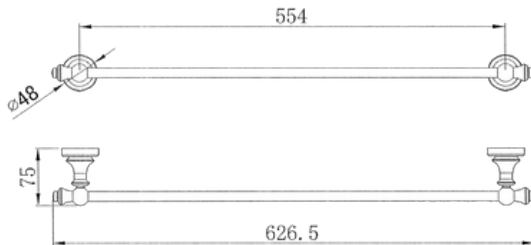

## Medoc Single Towel Rail Brushed Nickel

Cod. **DG20-MED24**  
Medoc Single Towel Rail Chrome

Cod. **DG20-MED24BK**  
Medoc Single Towel Rail Matte Black

Cod. **DG20-MED24BM**  
Medoc Single Towel Rail Brushed Bronze