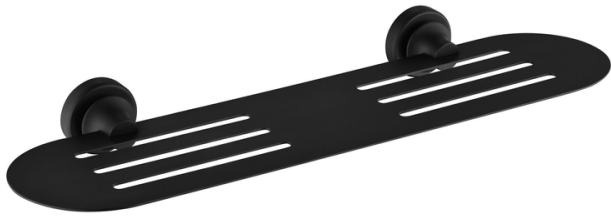

Medoc Metal Shelf Matte Black

Cod. **DG20-MED90-2**
Medoc Metal Shelf Chrome

Cod. **DG20-MED90-2BM**
Medoc Metal Shelf Brushed Bronze

Cod. **DG20-MED90-2BN**
Medoc Metal Shelf Brushed Nickel

For detailed information, please see our website www.dellarte.com.au