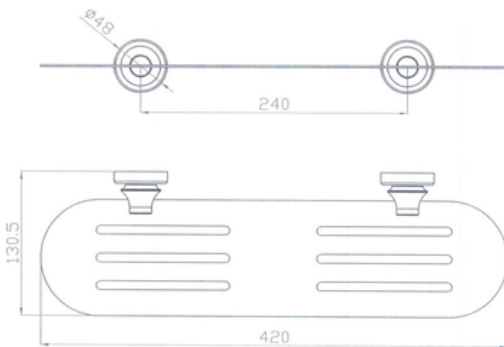

Medoc Metal Shelf Matte Black

Cod. **DG20-MED90-2**
Medoc Metal Shelf Chrome

Cod. **DG20-MED90-2BM**
Medoc Metal Shelf Brushed Bronze

Cod. **DG20-MED90-2BN**
Medoc Metal Shelf Brushed Nickel

For detailed information, please see our website www.dellarte.com.au