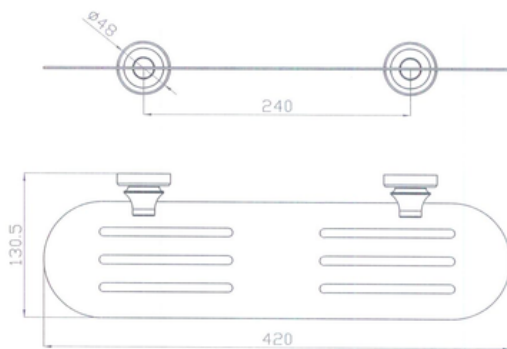

## Medoc Metal Shelf Chrome

Cod. **DG20-MED90-2BK**  
Medoc Metal Shelf Matte Black

Cod. **DG20-MED90-2BM**  
Medoc Metal Shelf Brushed Bronze

Cod. **DG20-MED90-2BN**  
Medoc Metal Shelf Brushed Nickel

For detailed information, please see our website [www.dellarte.com.au](http://www.dellarte.com.au)