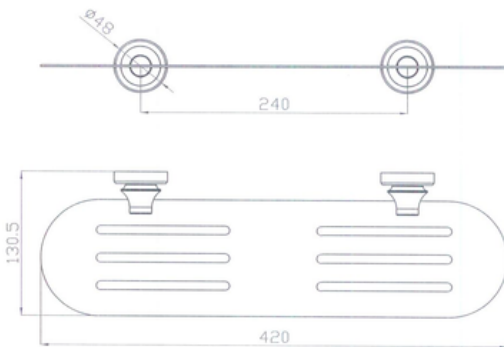

Medoc Metal Shelf Brushed Bronze

Cod. **DG20-MED90-2**
Medoc Metal Shelf Chrome

Cod. **DG20-MED90-2BK**
Medoc Metal Shelf Matte Black

Cod. **DG20-MED90-2BN**
Medoc Metal Shelf Brushed Nickel

For detailed information, please see our website www.dellarte.com.au