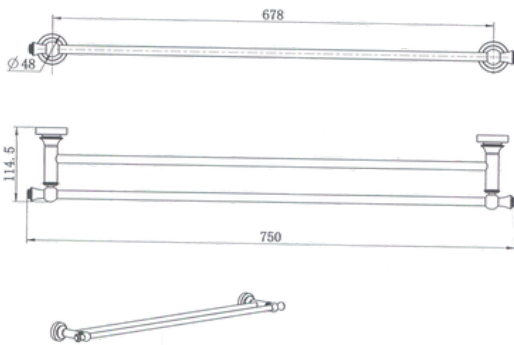

Medoc Double Towel Rail Matte Black

Cod. **DG20-MED72**
Medoc Double Towel Rail Chrome

Cod. **DG20-MED72BM**
Medoc Double Towel Rail Brushed
Bronze

Cod. **DG20-MED72BN**
Medoc Double Towel Rail Brushed Nickel