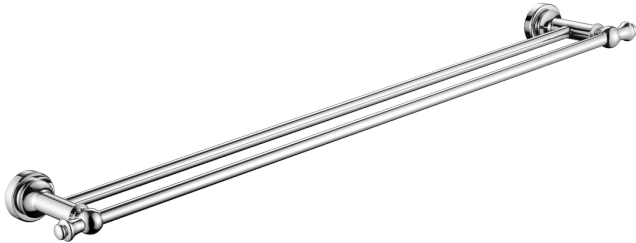

Medoc Double Towel Rail Chrome

Cod. **DG20-MED72BK**
Medoc Double Towel Rail Matte Black

Cod. **DG20-MED72BM**
Medoc Double Towel Rail Brushed
Bronze

Cod. **DG20-MED72BN**
Medoc Double Towel Rail Brushed Nickel