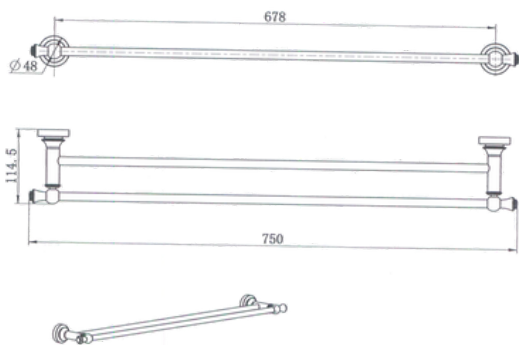

## Medoc Double Towel Rail Brushed Nickel

Cod. **DG20-MED72**  
Medoc Double Towel Rail Chrome

Cod. **DG20-MED72BK**  
Medoc Double Towel Rail Matte Black

Cod. **DG20-MED72BM**  
Medoc Double Towel Rail Brushed Bronze