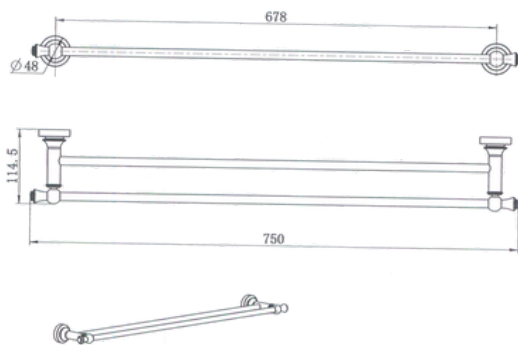

Medoc Double Towel Rail Brushed Bronze

Cod. **DG20-MED72**
Medoc Double Towel Rail Chrome

Cod. **DG20-MED72BK**
Medoc Double Towel Rail Matte Black

Cod. **DG20-MED72BN**
Medoc Double Towel Rail Brushed Nickel