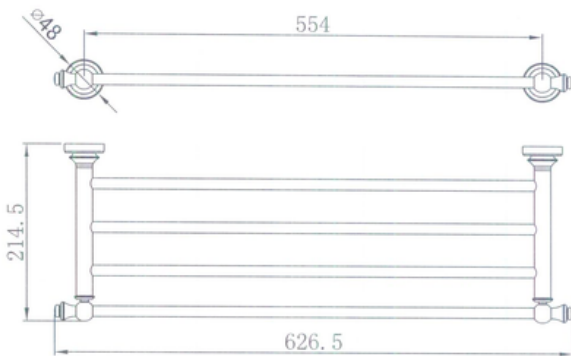

## Medoc Bathroom Shelf Chrome

Cod. **DG20-MED21BK**  
Medoc Bathroom Shelf Matte Black

Cod. **DG20-MED21BM**  
Medoc Bathroom Shelf Brushed Bronze

Cod. **DG20-MED21BN**  
Medoc Bathroom Shelf Brushed Nickel