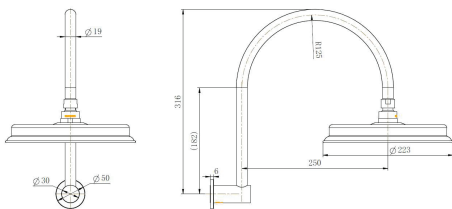

FAUCET

Matte Black Montpellier Shower Arm With Shower Head

Cod. **DA-MON061**
Shower Arm With Shower Head,
Electroplated Chrome

Cod. **DA-MON061BK**
Shower Arm With Shower Head,
Electroplated Matte Black

Cod. **DA-MON061BM**
Shower Arm With Shower Head,
PVD Brushed Bronze

Cod. **DA-MON061BN**
Shower Arm With Shower Head,
PVD Brushed Nickel

· TECHNICAL DRAWING ·

· SPECIFICATIONS ·

Model Number	MON061BK
Range	Montpellier
Type	Shower Arm With Shower Head
Features	35mm Cartridge
Flow Rate L / Min	9.0L
WELS Registration Number	S14909(V)
Water Rating	3
Colour	Electroplated Matte Black
	15 Year Cartridge Replacement
Warranty	10 Year Product Replacement
	1 Year Labour & Parts