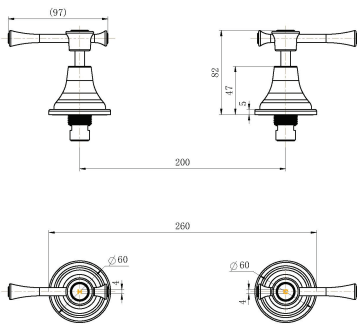

FAUCET

Brushed Nickel Montpellier Wall Tops

Cod. **DA-MON017**
Wall Tops, Electroplated Chrome

Cod. **DA-MON017BK**
Wall Tops, Electroplated Matte Black

Cod. **DA-MON017BM**
Wall Tops, PVD Brushed Bronze

Cod. **DA-MON017BN**
Wall Tops, PVD Brushed Nickel

· TECHNICAL DRAWING ·

· SPECIFICATIONS ·

| | |
|---------------------------------|-------------------------------|
| Model Number | MON017BN |
| Range | Montpellier |
| Type | Wall Tops |
| Features | Quarter Turn |
| Flow Rate L / Min | N/A |
| WELS Registration Number | N/A |
| Water Rating | N/A |
| Colour | PVD Brushed Nickel |
| | 15 Year Cartridge Replacement |
| Warranty | 10 Year Product Replacement |
| | 1 Year Labour & Parts |