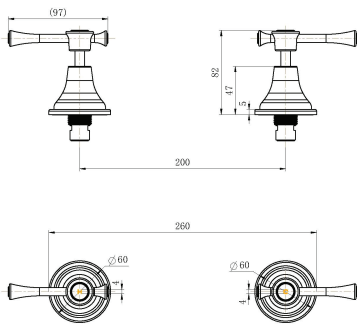

FAUCET

Matte Black Montpellier Wall Tops

Cod. **DA-MON017**
Wall Tops, Electroplated Chrome

Cod. **DA-MON017BK**
Wall Tops, Electroplated Matte Black

Cod. **DA-MON017BM**
Wall Tops, PVD Brushed Bronze

Cod. **DA-MON017BN**
Wall Tops, PVD Brushed Nickel

· TECHNICAL DRAWING ·

· SPECIFICATIONS ·

Model Number	MON017BK
Range	Montpellier
Type	Wall Tops
Features	Quarter Turn
Flow Rate L / Min	N/A
WELS Registration Number	N/A
Water Rating	N/A
Colour	Electroplated Matte Black
	15 Year Cartridge Replacement
Warranty	10 Year Product Replacement
	1 Year Labour & Parts