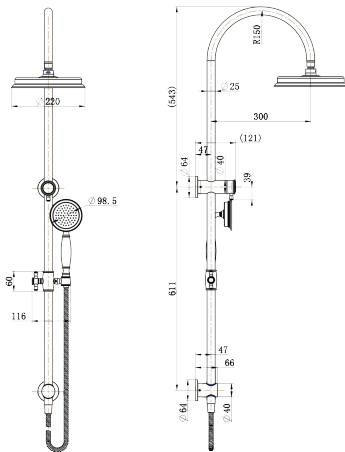

FAUCET

Brushed Nickel Montpellier Shower Column Set

Cod. **DA-MON013**
Shower Column Set,
Electroplated Chrome

Cod. **DA-MON013BK**
Shower Column Set,
Electroplated Matte Black

Cod. **DA-MON013BM**
Shower Column Set,
PVD Brushed Bronze

Cod. **DA-MON013BN**
Shower Column Set,
PVD Brushed Nickel

· TECHNICAL DRAWING ·

· SPECIFICATIONS ·

Model Number	MON013BN
Range	Montpellier
Type	Shower Column Set
Features	35mm Cartridge
Flow Rate L / Min	9.0L
WELS Registration Number	S16689(V)
Water Rating	3
Colour	PVD Brushed Nickel
	15 Year Cartridge Replacement
Warranty	10 Year Product Replacement
	1 Year Labour & Parts