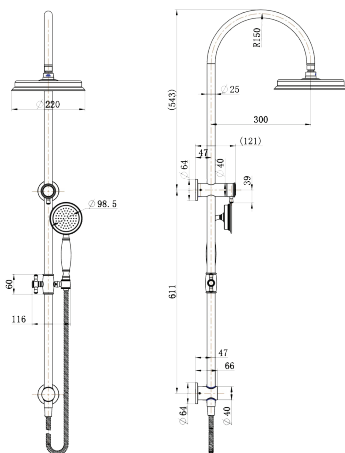

FAUCET

Brushed Bronze Montpellier Shower Column Set

Cod. **DA-MON013**
Shower Column Set,
Electroplated Chrome

Cod. **DA-MON013BK**
Shower Column Set,
Electroplated Matte Black

Cod. **DA-MON013BM**
Shower Column Set,
PVD Brushed Bronze

Cod. **DA-MON013BN**
Shower Column Set,
PVD Brushed Nickel

· TECHNICAL DRAWING ·

· SPECIFICATIONS ·

Model Number	MON013BM
Range	Montpellier
Type	Shower Column Set
Features	35mm Cartridge
Flow Rate L / Min	9.0L
WELS Registration Number	S16689(V)
Water Rating	3
Colour	PVD Brushed Bronze
	15 Year Cartridge Replacement
Warranty	10 Year Product Replacement
	1 Year Labour & Parts