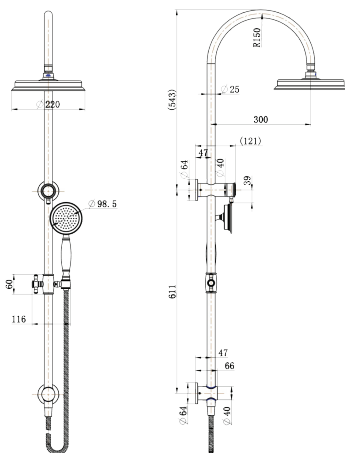

FAUCET

Matte Black Montpellier Shower Column Set

Cod. **DA-MON013**
Shower Column Set,
Electroplated Chrome

Cod. **DA-MON013BK**
Shower Column Set,
Electroplated Matte Black

Cod. **DA-MON013BM**
Shower Column Set,
PVD Brushed Bronze

Cod. **DA-MON013BN**
Shower Column Set,
PVD Brushed Nickel

· TECHNICAL DRAWING ·

· SPECIFICATIONS ·

Model Number	MON013BK
Range	Montpellier
Type	Shower Column Set
Features	35mm Cartridge
Flow Rate L / Min	9.0L
WELS Registration Number	S16689(V)
Water Rating	3
Colour	Electroplated Matte Black
	15 Year Cartridge Replacement
Warranty	10 Year Product Replacement
	1 Year Labour & Parts