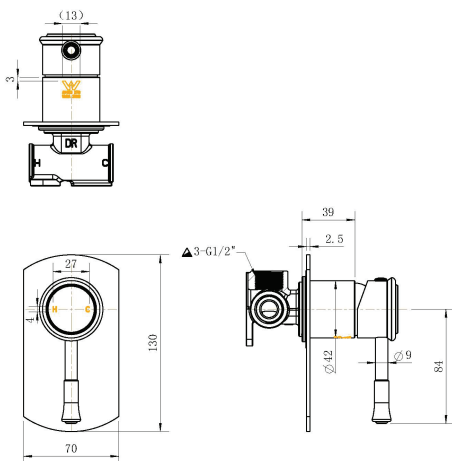

FAUCET

Chrome Montpellier Shower Mixer

Cod. **DA-MON008**
Shower Mixer,
Electroplated Chrome

Cod. **DA-MON008BK**
Shower Mixer,
Electroplated Matte Black

Cod. **DA-MON008BM**
Shower Mixer,
PVD Brushed Bronze

Cod. **DA-MON008BN**
Shower Mixer,
PVD Brushed Nickel

· TECHNICAL DRAWING ·

· SPECIFICATIONS ·

Model Number	MON008
Range	Montpellier
Type	Shower Mixer
Features	35mm Cartridge
Flow Rate L / Min	N/A
WELS Registration Number	N/A
Water Rating	N/A
Colour	Electroplated Chrome
	15 Year Cartridge Replacement
Warranty	10 Year Product Replacement
	1 Year Labour & Parts