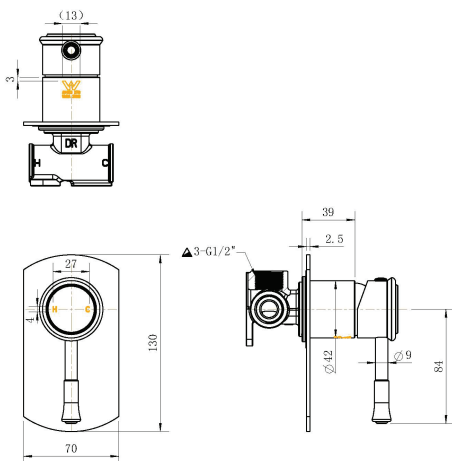

Cod. **DA-MON008BN**  
Shower Mixer,  
PVD Brushed Nickel

### · TECHNICAL DRAWING ·

### · SPECIFICATIONS ·

<b>Model Number</b>	MON008BN
<b>Range</b>	Montpellier
<b>Type</b>	Shower Mixer
<b>Features</b>	35mm Cartridge
<b>Flow Rate L / Min</b>	N/A
<b>WELS Registration Number</b>	N/A
<b>Water Rating</b>	N/A
<b>Colour</b>	PVD Brushed Nickel
	15 Year Cartridge Replacement
<b>Warranty</b>	10 Year Product Replacement
	1 Year Labour & Parts