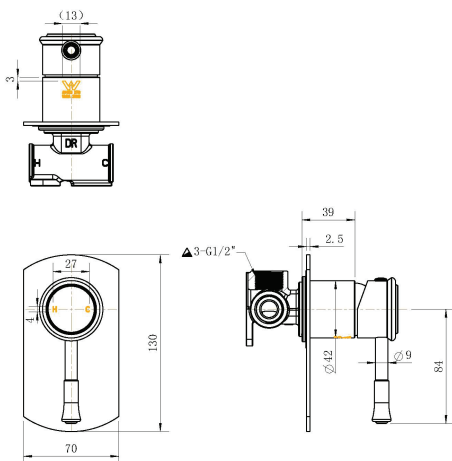

Cod. **DA-MON008BN**  
Shower Mixer,  
PVD Brushed Nickel

#### · TECHNICAL DRAWING ·

#### · SPECIFICATIONS ·

<b>Model Number</b>	MON008
<b>Range</b>	Montpellier
<b>Type</b>	Shower Mixer
<b>Features</b>	35mm Cartridge
<b>Flow Rate L / Min</b>	N/A
<b>WELS Registration Number</b>	N/A
<b>Water Rating</b>	N/A
<b>Colour</b>	PVD Brushed Bronze
	15 Year Cartridge Replacement
<b>Warranty</b>	10 Year Product Replacement
	1 Year Labour & Parts