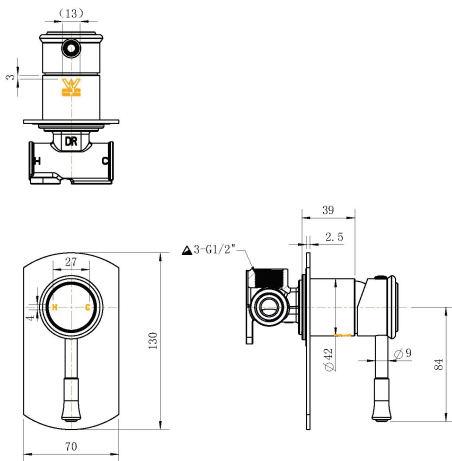

FAUCET

Matte Black Montpellier Shower Mixer

Cod. **DA-MON008**
Shower Mixer,
Electroplated Chrome

Cod. **DA-MON008BK**
Shower Mixer,
Electroplated Matte Black

Cod. **DA-MON008BM**
Shower Mixer,
PVD Brushed Bronze

Cod. **DA-MON008BN**
Shower Mixer,
PVD Brushed Nickel

· TECHNICAL DRAWING ·

· SPECIFICATIONS ·

Model Number	MON008BK
Range	Montpellier
Type	Shower Mixer
Features	35mm Cartridge
Flow Rate L / Min	N/A
WELS Registration Number	N/A
Water Rating	N/A
Colour	Electroplated Matte Black 15 Year Cartridge Replacement
Warranty	10 Year Product Replacement 1 Year Labour & Parts