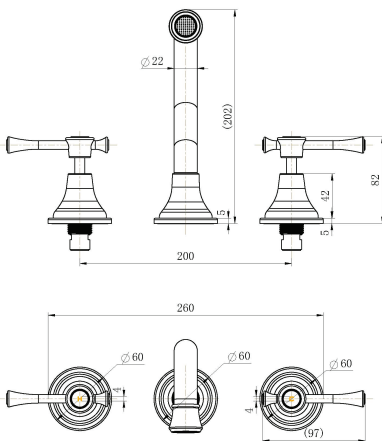

### Brushed Bronze Montpellier Wall Spa & Sink Set

Cod. **DA-MON007**  
Wall Spa & Sink Set,  
Electroplated Chrome

Cod. **DA-MON007BK**  
Wall Spa & Sink Set,  
Electroplated Matte Black

Cod. **DA-MON007BM**  
Wall Spa & Sink Set,  
PVD Brushed Bronze

Cod. **DA-MON007BN**  
Wall Spa & Sink Set,  
PVD Brushed Nickel

#### · TECHNICAL DRAWING ·

#### · SPECIFICATIONS ·

<b>Model Number</b>	MON007BM
<b>Range</b>	Montpellier
<b>Type</b>	Wall Spa & Sink Set
<b>Features</b>	Quarter Turn
<b>Flow Rate L / Min</b>	6.0
<b>WELS Registration Number</b>	T36260(V)
<b>Water Rating</b>	5
<b>Colour</b>	PVD Brushed Bronze 15 Year Cartridge Replacement
<b>Warranty</b>	10 Year Product Replacement 1 Year Labour & Parts