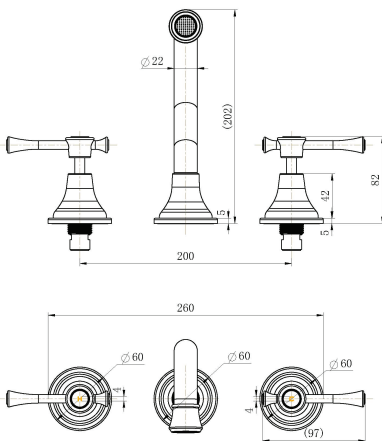

Cod. **DA-MON007BN**  
Wall Spa & Sink Set,  
PVD Brushed Nickel

#### · TECHNICAL DRAWING ·

#### · SPECIFICATIONS ·

<b>Model Number</b>	MON007BK
<b>Range</b>	Montpellier
<b>Type</b>	Wall Spa & Sink Set
<b>Features</b>	Quarter Turn
<b>Flow Rate L / Min</b>	6,0
<b>WELS Registration Number</b>	T36260(V)
<b>Water Rating</b>	5
<b>Colour</b>	Electroplated Matte Black
	15 Year Cartridge Replacement
<b>Warranty</b>	10 Year Product Replacement
	1 Year Labour & Parts