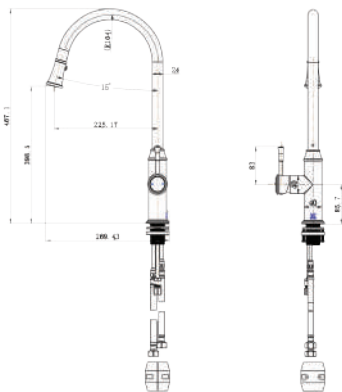

Cod. **DA-MON005BN**
Pull-Out Kitchen Mixer,
PVD Brushed Nickel

· TECHNICAL DRAWING ·

· SPECIFICATIONS ·

Model Number	MON005
Range	Montpellier
Type	Pull-Out Kitchen Mixer
Features	35mm Cartridge
Flow Rate L / Min	6.0L
WELS Registration Number	T40224
Water Rating	5
Colour	Electroplated Chrome 15 Year Cartridge Replacement
Warranty	10 Year Product Replacement 1 Year Labour & Parts