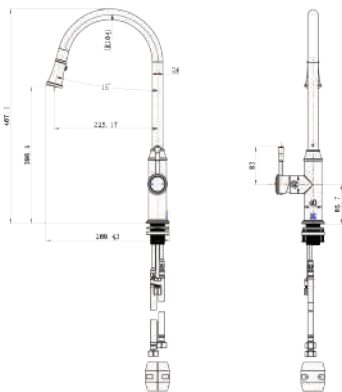

#### · TECHNICAL DRAWING ·

#### · SPECIFICATIONS ·

<b>Model Number</b>	MON005BN
<b>Range</b>	Montpellier
<b>Type</b>	Pull-Out Kitchen Mixer
<b>Features</b>	35mm Cartridge
<b>Flow Rate L / Min</b>	6.0L
<b>WELS Registration Number</b>	T40224
<b>Water Rating</b>	5
<b>Colour</b>	PVD Brushed Nickel 15 Year Cartridge Replacement
<b>Warranty</b>	10 Year Product Replacement 1 Year Labour & Parts