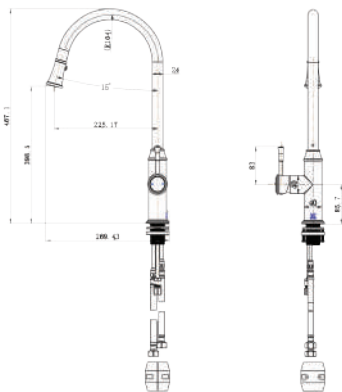

Cod. **DA-MON005BN**
Pull-Out Kitchen Mixer,
PVD Brushed Nickel

· TECHNICAL DRAWING ·

· SPECIFICATIONS ·

Model Number	MON005
Range	Montpellier
Type	Pull-Out Kitchen Mixer
Features	35mm Cartridge
Flow Rate L / Min	6.0L
WELS Registration Number	T40224
Water Rating	5
Colour	PVD Brushed Bronze 15 Year Cartridge Replacement
Warranty	10 Year Product Replacement 1 Year Labour & Parts