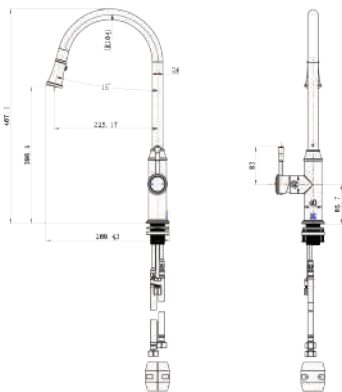

#### · TECHNICAL DRAWING ·

#### · SPECIFICATIONS ·

<b>Model Number</b>	MON005BK
<b>Range</b>	Montpellier
<b>Type</b>	Pull-Out Kitchen Mixer
<b>Features</b>	35mm Cartridge
<b>Flow Rate L / Min</b>	6.0L
<b>WELS Registration Number</b>	T40224
<b>Water Rating</b>	5
<b>Colour</b>	Electroplated Matte Black
	15 Year Cartridge Replacement
<b>Warranty</b>	10 Year Product Replacement
	1 Year Labour & Parts