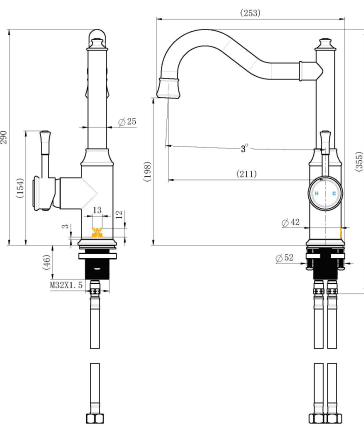

### Brushed Nickel Montpellier Shepherd's Crook Kitchen Mixer

Cod. **DA-MON004-1**  
Shepherd's Crook Kitchen Mixer,  
Electroplated Chrome

Cod. **DA-MON004-1BK**  
Shepherd's Crook Kitchen Mixer,  
Electroplated Matte Black

#### · TECHNICAL DRAWING ·

#### · SPECIFICATIONS ·

<b>Model Number</b>	MON004-1BN
<b>Range</b>	Montpellier
<b>Type</b>	Shepherd's Crook Kitchen Mixer
<b>Features</b>	35mm Cartridge
<b>Flow Rate L / Min</b>	6.0
<b>WELS Registration Number</b>	T36261(V)
<b>Water Rating</b>	5
<b>Colour</b>	PVD Brushed Nickel
	15 Year Cartridge Replacement
<b>Warranty</b>	10 Year Product Replacement
	1 Year Labour & Parts