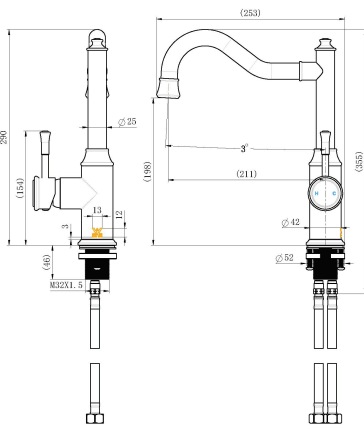

FAUCET

Matte Black Montpellier Shepherd's Crook Kitchen Mixer

Cod. **DA-MON004-1**
Shepherd's Crook Kitchen Mixer,
Electroplated Chrome

Cod. **DA-MON004-1BK**
Shepherd's Crook Kitchen Mixer,
Electroplated Matte Black

Cod. **DA-MON004-1BM**
Shepherd's Crook Kitchen Mixer,
PVD Brushed Bronze

Cod. **DA-MON004-1BN**
Shepherd's Crook Kitchen Mixer,
PVD Brushed Nickel

· TECHNICAL DRAWING ·

· SPECIFICATIONS ·

Model Number	MON004-1BK
Range	Montpellier
Type	Shepherd's Crook Kitchen Mixer
Features	35mm Cartridge
Flow Rate L / Min	6.0
WELS Registration Number	T36261(V)
Water Rating	5
Colour	Electroplated Matte Black
	15 Year Cartridge Replacement
Warranty	10 Year Product Replacement
	1 Year Labour & Parts