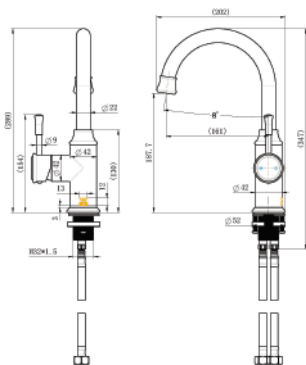

#### · TECHNICAL DRAWING ·

#### · SPECIFICATIONS ·

<b>Model Number</b>	MON002
<b>Range</b>	Montpellier
<b>Type</b>	Gooseneck High Rise Basin Mixer
<b>Features</b>	35mm Cartridge
<b>Flow Rate L / Min</b>	6.0
<b>WELS Registration Number</b>	T35284
<b>Water Rating</b>	5
<b>Colour</b>	Electroplated Chrome
	15 Year Cartridge Replacement
<b>Warranty</b>	10 Year Product Replacement
	1 Year Labour & Parts