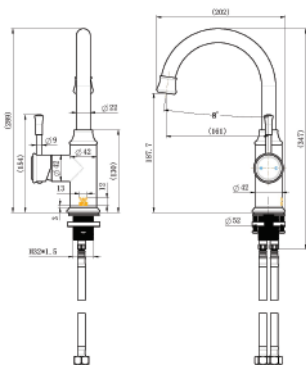

#### · TECHNICAL DRAWING ·

#### · SPECIFICATIONS ·

<b>Model Number</b>	MON002BM
<b>Range</b>	Montpellier
<b>Type</b>	Gooseneck High Rise Basin Mixer
<b>Features</b>	35mm Cartridge
<b>Flow Rate L / Min</b>	6.0
<b>WELS Registration Number</b>	T35284 (V)
<b>Water Rating</b>	5
<b>Colour</b>	PVD Brushed Bronze 15 Year Cartridge Replacement
<b>Warranty</b>	10 Year Product Replacement 1 Year Labour & Parts