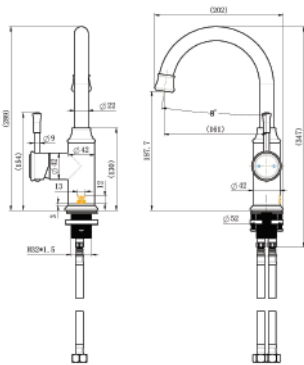

#### · TECHNICAL DRAWING ·

#### · SPECIFICATIONS ·

<b>Model Number</b>	MON002BK
<b>Range</b>	Montpellier
<b>Type</b>	Gooseneck High Rise Basin Mixer
<b>Features</b>	35mm Cartridge
<b>Flow Rate L / Min</b>	6.0
<b>WELS Registration Number</b>	T35284 (V)
<b>Water Rating</b>	5
<b>Colour</b>	Electroplated Matte Black
	15 Year Cartridge Replacement
<b>Warranty</b>	10 Year Product Replacement
	1 Year Labour & Parts