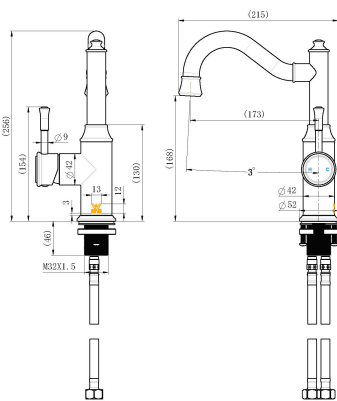

### Brushed Nickel Montpellier Shepherd's Crook High Rise Basin Mixer

Cod. **DA-MON002-1**  
Shepherd's Crook High Rise Basin Mixer,  
Electroplated Chrome

Cod. **DA-MON002-1BK**  
Shepherd's Crook High Rise Basin Mixer,  
Electroplated Matte Black

Cod. **DA-MON002-1BM**  
Shepherd's Crook High Rise Basin Mixer,  
PVD Brushed Bronze

Cod. **DA-MON002-1BN**  
Shepherd's Crook High Rise Basin Mixer,  
PVD Brushed Nickel

#### · TECHNICAL DRAWING ·

#### · SPECIFICATIONS ·

<b>Model Number</b>	MON002-1BN
<b>Range</b>	Montpellier
<b>Type</b>	Shepherd's Crook High Rise Basin Mixer
<b>Features</b>	35mm Cartridge
<b>Flow Rate L / Min</b>	6.0
<b>WELS Registration Number</b>	T36258 (V)
<b>Water Rating</b>	5
<b>Colour</b>	PVD Brushed Nickel
	15 Year Cartridge Replacement
<b>Warranty</b>	10 Year Product Replacement
	1 Year Labour & Parts