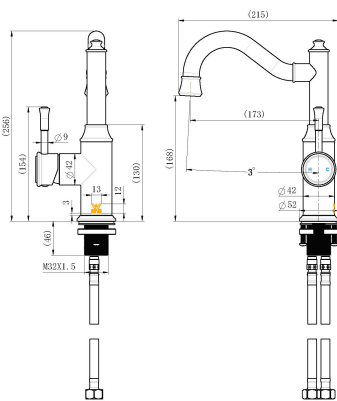

FAUCET

Matte Black Montpellier Shepherd's Crook High Rise Basin Mixer

Cod. **DA-MON002-1**
Shepherd's Crook High Rise Basin Mixer,
Electroplated Chrome

Cod. **DA-MON002-1BK**
Shepherd's Crook High Rise Basin Mixer,
Electroplated Matte Black

Cod. **DA-MON002-1BM**
Shepherd's Crook High Rise Basin Mixer,
PVD Brushed Bronze

Cod. **DA-MON002-1BN**
Shepherd's Crook High Rise Basin Mixer,
PVD Brushed Nickel

· TECHNICAL DRAWING ·

· SPECIFICATIONS ·

Model Number	MON002-1BK
Range	Montpellier
Type	Shepherd's Crook High Rise Basin Mixer
Features	35mm Cartridge
Flow Rate L / Min	6.0
WELS Registration Number	T36258(V)
Water Rating	5
Colour	Electroplated Matte Black
	15 Year Cartridge Replacement
Warranty	10 Year Product Replacement
	1 Year Labour & Parts