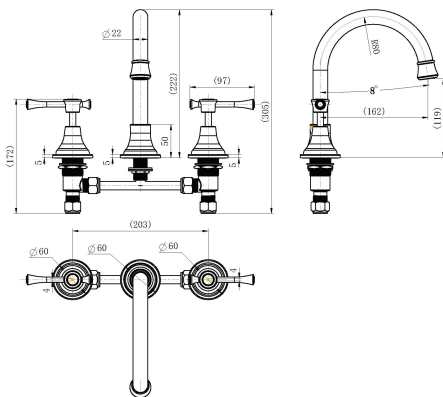

FAUCET

Brushed Nickel Montpellier Basin Set

Cod. **DA-MON001-1**
Basin Set, Electroplated Chrome

Cod. **DA-MON001-1BK**
Basin Set, Electroplated Matte Black

Cod. **DA-MON001-1BM**
Basin Set, PVD Brushed Bronze

Cod. **DA-MON001-1BN**
Basin Set, PVD Brushed Nickel

· TECHNICAL DRAWING ·

· SPECIFICATIONS ·

Model Number	MON001-1BN
Range	Montpellier
Type	Basin Set
Features	35mm Cartridge
Flow Rate L / Min	6.0
WELS Registration Number	T36259(V)
Water Rating	5
Colour	PVD Brushed Nickel
	15 Year Cartridge Replacement
Warranty	10 Year Product Replacement
	1 Year Labour & Parts