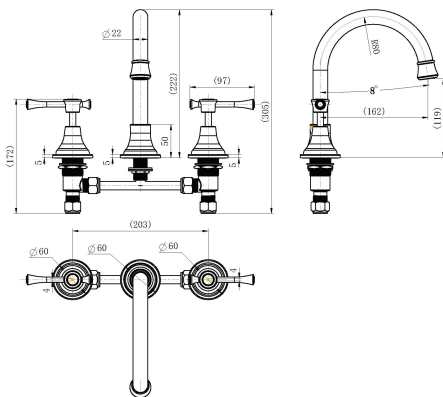

Cod. **DA-MON001-1BN**  
Basin Set, PVD Brushed Nickel

### · TECHNICAL DRAWING ·

### · SPECIFICATIONS ·

|                                 |                               |
|---------------------------------|-------------------------------|
| <b>Model Number</b>             | MON001-1BM                    |
| <b>Range</b>                    | Montpellier                   |
| <b>Type</b>                     | Basin Set                     |
| <b>Features</b>                 | 35mm Cartridge                |
| <b>Flow Rate L / Min</b>        | 6.0                           |
| <b>WELS Registration Number</b> | T36259(V)                     |
| <b>Water Rating</b>             | 5                             |
| <b>Colour</b>                   | PVD Brushed Bronze            |
|                                 | 15 Year Cartridge Replacement |
| <b>Warranty</b>                 | 10 Year Product Replacement   |
|                                 | 1 Year Labour & Parts         |