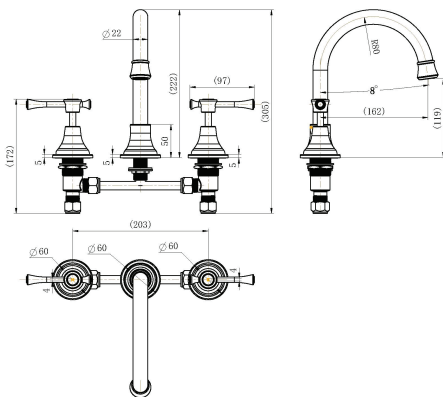

FAUCET

Matte Black Montpellier Basin Set

Cod. **DA-MON001-1**
Basin Set, Electroplated Chrome

Cod. **DA-MON001-1BK**
Basin Set, Electroplated Matte Black

Cod. **DA-MON001-1BM**
Basin Set, PVD Brushed Bronze

Cod. **DA-MON001-1BN**
Basin Set, PVD Brushed Nickel

· TECHNICAL DRAWING ·

· SPECIFICATIONS ·

Model Number	MON001-1BK
Range	Montpellier
Type	Basin Set
Features	35mm Cartridge
Flow Rate L / Min	6.0
WELS Registration Number	T36259(V)
Water Rating	5
Colour	Electroplated Matte Black
	15 Year Cartridge Replacement
Warranty	10 Year Product Replacement
	1 Year Labour & Parts