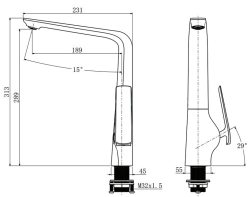

· TECHNICAL DRAWING ·

· SPECIFICATIONS ·

Bathroom Sink Basin Mixer Tap Sleek Modern Design
Water Rating: 4.5L/Min, 6 Star