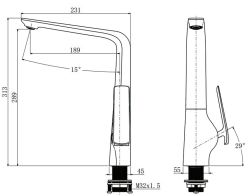

ESPERIA

Brushed Nickel Kitchen Mixer

Cod. **DA-KT33.01**
30 × 10 × 40 cm, Chrome

Cod. **DA-KT33.02**
30 × 10 × 40 cm, Black

Cod. **DA-KT33.03**
30 × 10 × 40 cm, Black & Chrome

Cod. **DA-KT33.04**
30 × 10 × 40 cm, Brushed Yellow Gold

Cod. **DA-KT33.05**
30 × 10 × 40 cm, Brushed Nickel

Cod. **DA-KT33.06**
30 × 10 × 40 cm, Gun Metal Grey

· TECHNICAL DRAWING ·

· SPECIFICATIONS ·

Bathroom Sink Basin Mixer Tap Sleek Modern Design
Water Rating: 4.5L/Min, 6 Star