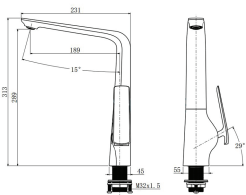

· TECHNICAL DRAWING ·

· SPECIFICATIONS ·

Bathroom Sink Basin Mixer Tap Sleek Modern Design
Water Rating: 4.5L/Min, 6 Star