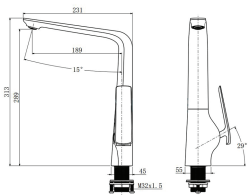

ESPERIA

Matte Black & Chrome Kitchen Mixer

Cod. **DA-KT33.01**
30 × 10 × 40 cm, Chrome

Cod. **DA-KT33.02**
30 × 10 × 40 cm, Black

Cod. **DA-KT33.03**
30 × 10 × 40 cm, Black & Chrome

Cod. **DA-KT33.04**
30 × 10 × 40 cm, Brushed Yellow Gold

Cod. **DA-KT33.05**
30 × 10 × 40 cm, Brushed Nickel

Cod. **DA-KT33.06**
30 × 10 × 40 cm, Gun Metal Grey

· TECHNICAL DRAWING ·

· SPECIFICATIONS ·

Bathroom Sink Basin Mixer Tap Sleek Modern Design
Water Rating: 4.5L/Min, 6 Star