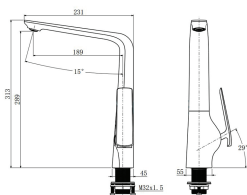

ESPERIA

Matte Black Kitchen Mixer

Cod. **DA-KT33.01**
30 × 10 × 40 cm, Chrome

Cod. **DA-KT33.02**
30 × 10 × 40 cm, Black

Cod. **DA-KT33.03**
30 × 10 × 40 cm, Black & Chrome

Cod. **DA-KT33.04**
30 × 10 × 40 cm, Brushed Yellow Gold

Cod. **DA-KT33.05**
30 × 10 × 40 cm, Brushed Nickel

Cod. **DA-KT33.06**
30 × 10 × 40 cm, Gun Metal Grey

· TECHNICAL DRAWING ·

· SPECIFICATIONS ·

Bathroom Sink Basin Mixer Tap Sleek Modern Design
Water Rating: 4.5L/Min, 6 Star