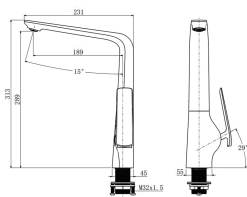

· TECHNICAL DRAWING ·

· SPECIFICATIONS ·

Bathroom Sink Basin Mixer Tap Sleek Modern Design
Water Rating: 4.5L/Min, 6 Star