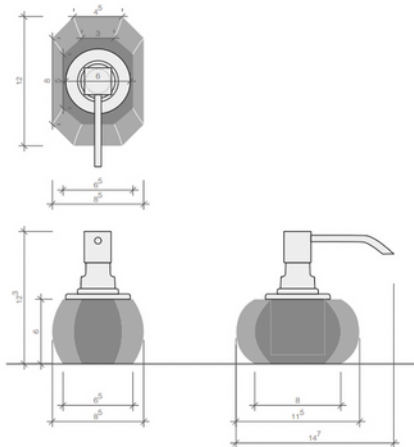

ADF-DA KR SSP PINK / GOLD MATT

KRISTALL / Soap dispenser

Cod: **ADF-DA KR SSP 0933494**

Cod: **ADF-DA KR SSP 0933496**

Cod: **ADF-DA KR SSP 0933481**

Cod: **ADF-DA KR SSP 0933480**

Cod: **ADF-DA KR SSP 0933461**

Cod: **ADF-DA KR SSP 0933456**

-TECHNICAL DRAWING-

-SPECIFICATIONS-

-Series : KRISTALL

-Measures (H . W . D) : 12 x 13 x 9cm

For detailed information, please see our website www.dellarte.com.au

Legal disclaimer: The details provided by this file have an informational purpose, thus no contractual value. To obtain further information about the material and the installation, please contact one of our sales advisors. DELL'ARTE Pty Ltd. reserves the right to modify or delete any information regarding its products. Weights, measurements and colours may be subject to small variations.