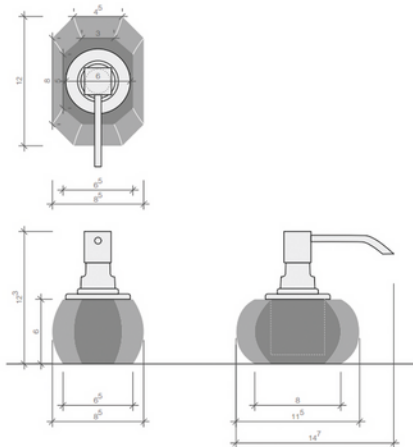

ADF-DA KR SSP PINK / GOLD

KRISTALL / Soap dispenser

Cod: **ADF-DA KR SSP 0924494**

Cod: **ADF-DA KR SSP 0924496**

Cod: **ADF-DA KR SSP 0924481**

Cod: **ADF-DA KR SSP 0924480**

Cod: **ADF-DA KR SSP 0924461**

Cod: **ADF-DA KR SSP 0924456**

-TECHNICAL DRAWING-

-SPECIFICATIONS-

-Series : KRISTALL

-Measures (H . W . D) : 12 x 13 x 9cm

For detailed information, please see our website www.dellarte.com.au

Legal disclaimer: The details provided by this file have an informational purpose, thus no contractual value. To obtain further information about the material and the installation, please contact one of our sales advisors. DELL'ARTE Pty Ltd. reserves the right to modify or delete any information regarding its products. Weights, measurements and colours may be subject to small variations.