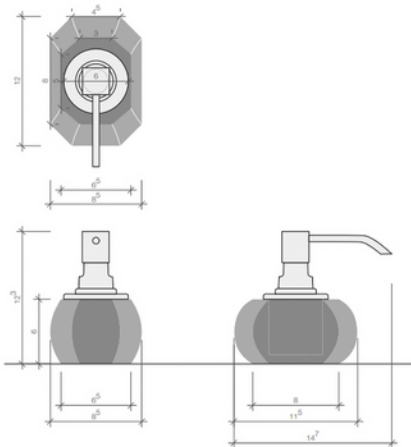

ADF-DA KR SSP CRYSTAL CLEAR / GOLD

KRISTALL / Soap dispenser

Cod: **ADF-DA KR SSP 0924494**

Cod: **ADF-DA KR SSP 0924496**

Cod: **ADF-DA KR SSP 0924481**

Cod: **ADF-DA KR SSP 0924480**

Cod: **ADF-DA KR SSP 0924461**

Cod: **ADF-DA KR SSP 0924456**

-TECHNICAL DRAWING-

-SPECIFICATIONS-

-Series : KRISTALL

-Measures (H . W . D) : 12 x 13 x 9cm

For detailed information, please see our website www.dellarte.com.au

Legal disclaimer: The details provided by this file have an informational purpose, thus no contractual value. To obtain further information about the material and the installation, please contact one of our sales advisors. DELL'ARTE Pty Ltd. reserves the right to modify or delete any information regarding its products. Weights, measurements and colours may be subject to small variations.