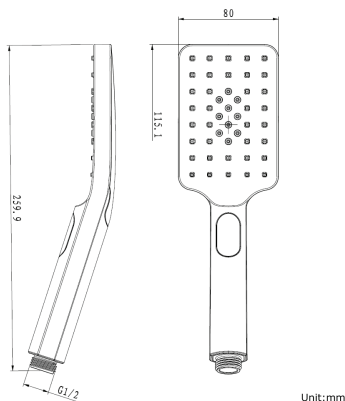

ESPERIA

Square Gun Metal Grey Hand Shower Spray

Cod. **DA-HS8S.01**
3 Functions, Chrome

Cod. **DA-HS8S.02**
3 Functions, Black

Cod. **DA-HS8S.04**
3 Functions, Brushed Yellow Gold

Cod. **DA-HS8S.05**
3 Functions, Brushed Nickel

Cod. **DA-HS8S.06**
3 Functions, Gun Metal Grey

· TECHNICAL DRAWING ·

· SPECIFICATIONS ·

With 3 functions: rainfall, mixed, center spray
WELS star rating: Not Star Rated, 7L/M