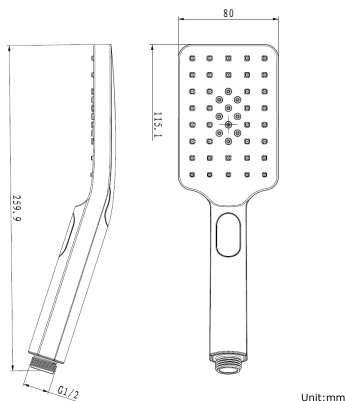

ESPERIA

Square Brushed Nickel Hand Shower Spray

Cod. **DA-HS8S.01**
3 Functions, Chrome

Cod. **DA-HS8S.02**
3 Functions, Black

Cod. **DA-HS8S.04**
3 Functions, Brushed Yellow Gold

Cod. **DA-HS8S.05**
3 Functions, Brushed Nickel

Cod. **DA-HS8S.06**
3 Functions, Gun Metal Grey

· TECHNICAL DRAWING ·

· SPECIFICATIONS ·

With 3 functions: rainfall, mixed, center spray
WELS star rating: Not Star Rated, 7L/M