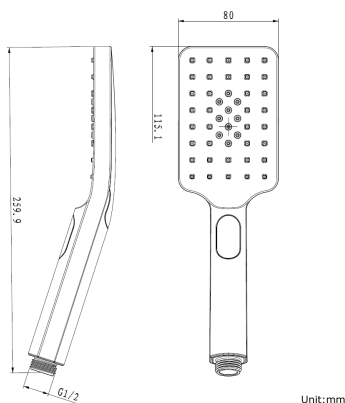

ESPERIA

Square Brushed Yellow Gold Hand Shower Spray

Cod. **DA-HS8S.01**
3 Functions, Chrome

Cod. **DA-HS8S.02**
3 Functions, Black

Cod. **DA-HS8S.04**
3 Functions, Brushed Yellow Gold

Cod. **DA-HS8S.05**
3 Functions, Brushed Nickel

Cod. **DA-HS8S.06**
3 Functions, Gun Metal Grey

· TECHNICAL DRAWING ·

· SPECIFICATIONS ·

With 3 functions: rainfall, mixed, center spray
WELS star rating: Not Star Rated, 7L/M